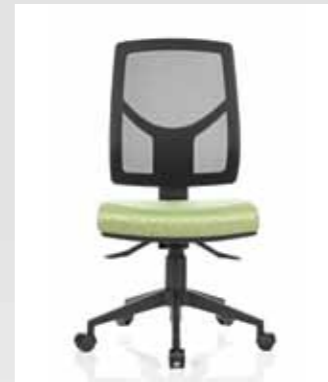

MVE200C BACK

MVE350 SIDE/BACK

MVE350C SIDE

MVE350HC BACK

MVE350H FRONT

MVE350HC SIDE/BACK

VestaTask

Square moulded seat foam // Deep moulded plastic under pan // Twin wheel castors
Ratchet back height adjustment // Available with two or three lever mechanism
Adjustable back angle // Adjustable seat height // Adjustable back height
Adjustable seat angle // Optional adjustable arms // Optional seat slider
Optional polished alloy base

Models	
MVE200	2 lever medium back
MVE200H	2 lever high back
MVE350	3 lever medium back
MVE350H	3 lever high back

MVE350

MVE350C

MVE350H

MVE350HC