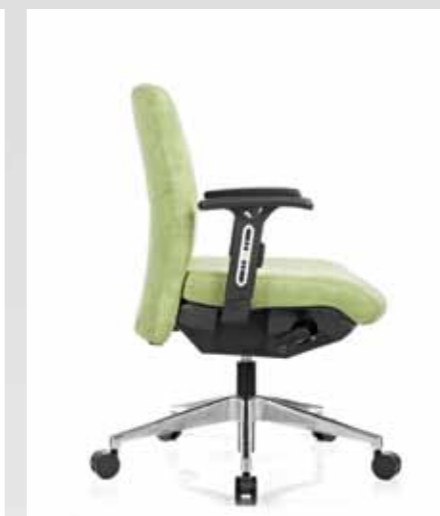

# JaguarExecutive

Available in a high or medium back executive chair  
Deep plastic underpan // Deep waterfall seat  
Polished spider base alloy // Available with a matching client chair

JAGUAR H BACK/SIDE

JAGUAR L SIDE

JAGUAR VC SIDE

## Models

- JAGUAR H** High back executive synchron mechanism
- JAGUAR L** Low back executive synchron mechanism
- JAGUAR VC** Cantilever client chair

JAGUAR H

JAGUAR L

JAGUAR VC