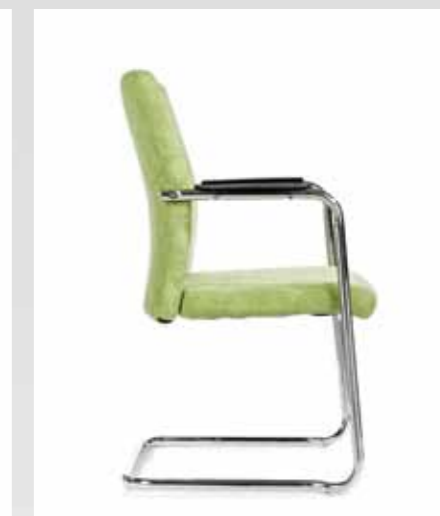

# JaguarExecutive

Available in a high or medium back executive chair  
Deep plastic underpan // Deep waterfall seat  
Polished spider base alloy // Available with a matching client chair

JAGUAR H BACK/SIDE

JAGUAR L SIDE

JAGUAR VC SIDE

## Models

- JAGUAR H** High back executive synchron mechanism
- JAGUAR L** Low back executive synchron mechanism
- JAGUAR VC** Cantilever client chair

JAGUAR H

JAGUAR L

JAGUAR VC